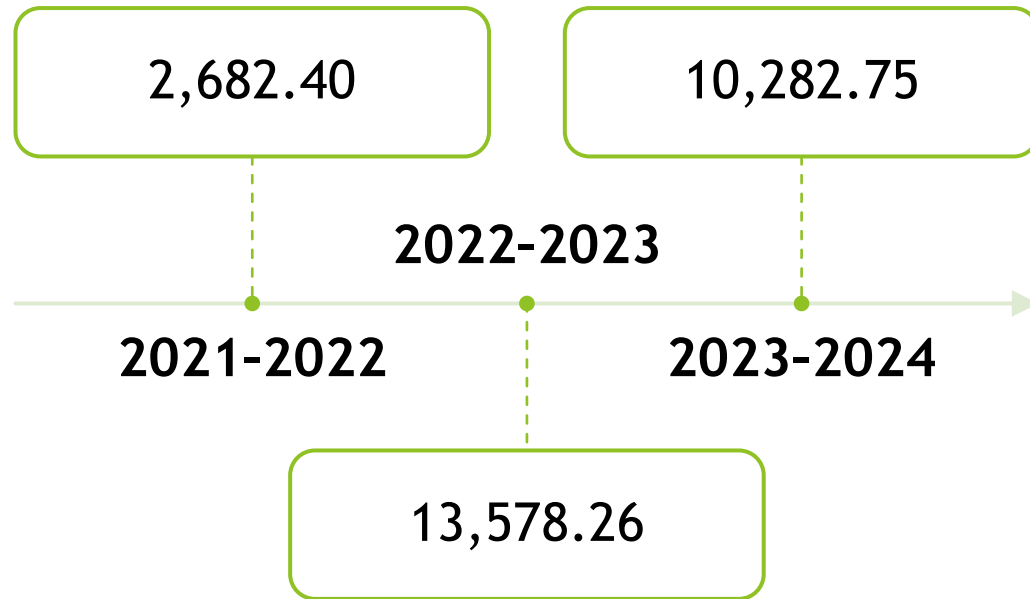

Key Projects

S. No.	Description	Location	Client	Value in Lakhs
1.	Railway station Bakkal	Reasi J&K	KRCL	7,959.70
2.	Railway station Dugga	Reasi J&K	KRCL	5,855.09
3.	JVN Pulwama	Pulwama J&K	TCIL	2,681.58
4.	JNV Bandipora	Bandipora J&K	TCIL	3,787.34
5.	JNV Kishtwar	Kishtwar J&K	TCIL	3,866.51
6.	KV Sunderbani	Sunderbani J&K	NPCC	2,230.19
7.	KV Bandipora	Bandipora J&K	CPWD	2,712.97
8.	Security works and other allied works for NR railway stations from BAHL to BRML	Kashmir J&K	NR	8,519.16
9.	Museum at Kouri	Reasi J&K	KRCL	1,136.03
10.	Slope stabilization at Bakkal	Reasi J&K	KRCL	1,316.78
11.	JW Marrot Pahalgam	Anantnag J&K	PVLLP	3,340.82
12.	Battalion head Quarter Nowshera	Rajouri J&K	PCD	2,773.51
13.	Govt. Medical College Anantnag	Anantnag J&K	J&KPCC Ltd.	2,200.10

Turnover details

Turnover on lakhs